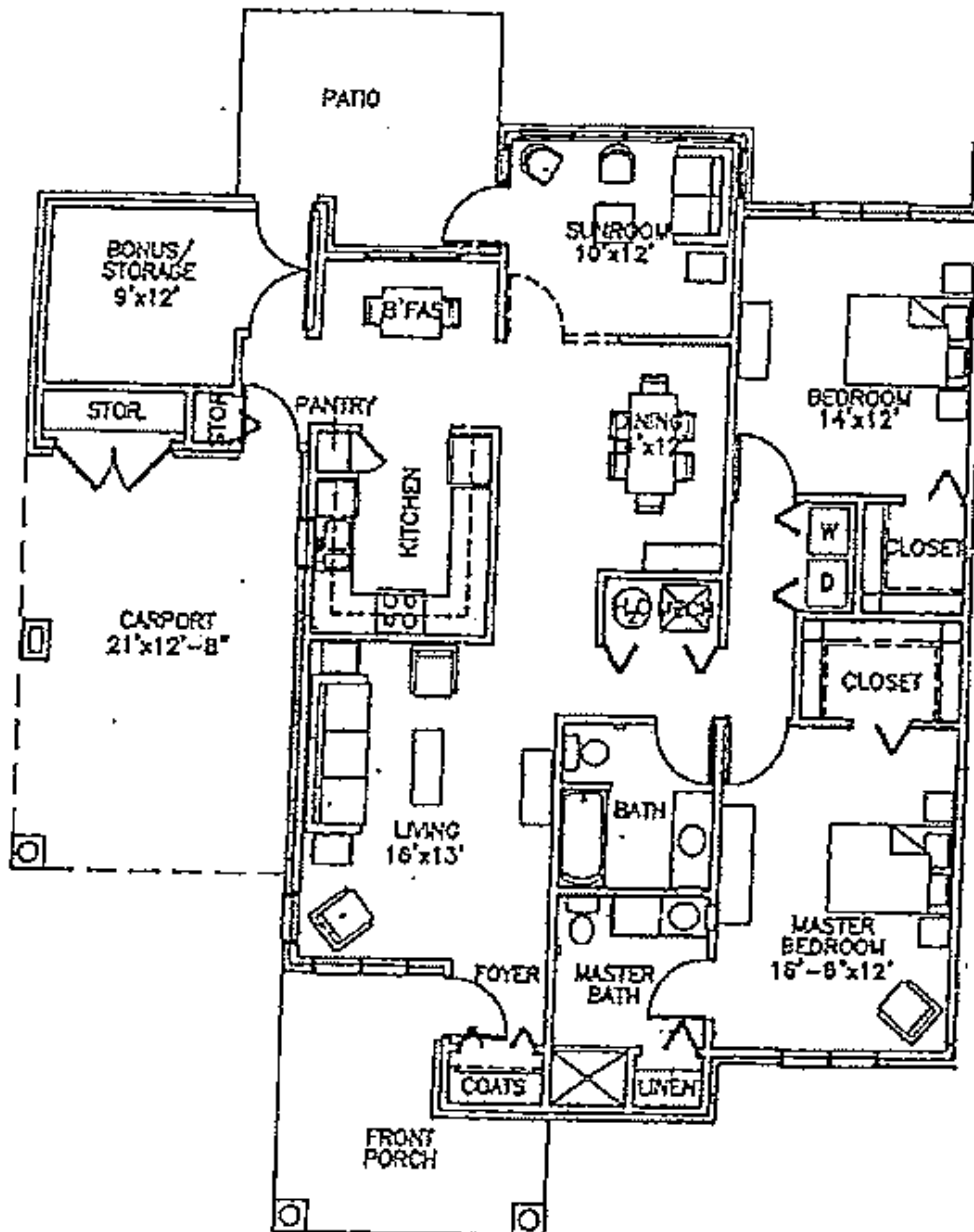

# Flick Circle Villa Traditional

2 BEDROOM / 2 BATHROOM  
1,478 SQ. FT.

---

**CONTACT US!** Call (800) 678-8274 or visit [piedmontcrossing.org](http://piedmontcrossing.org)

**PIEDMONT  
CROSSING**

UNITED CHURCH  
HOMES AND SERVICES

# Flick Circle Villa Traditional

2 BEDROOM / 2 BATHROOM  
1,478 SQ. FT.

**CONTACT US!** Call (800) 678-8274 or visit [piedmontcrossing.org](http://piedmontcrossing.org)