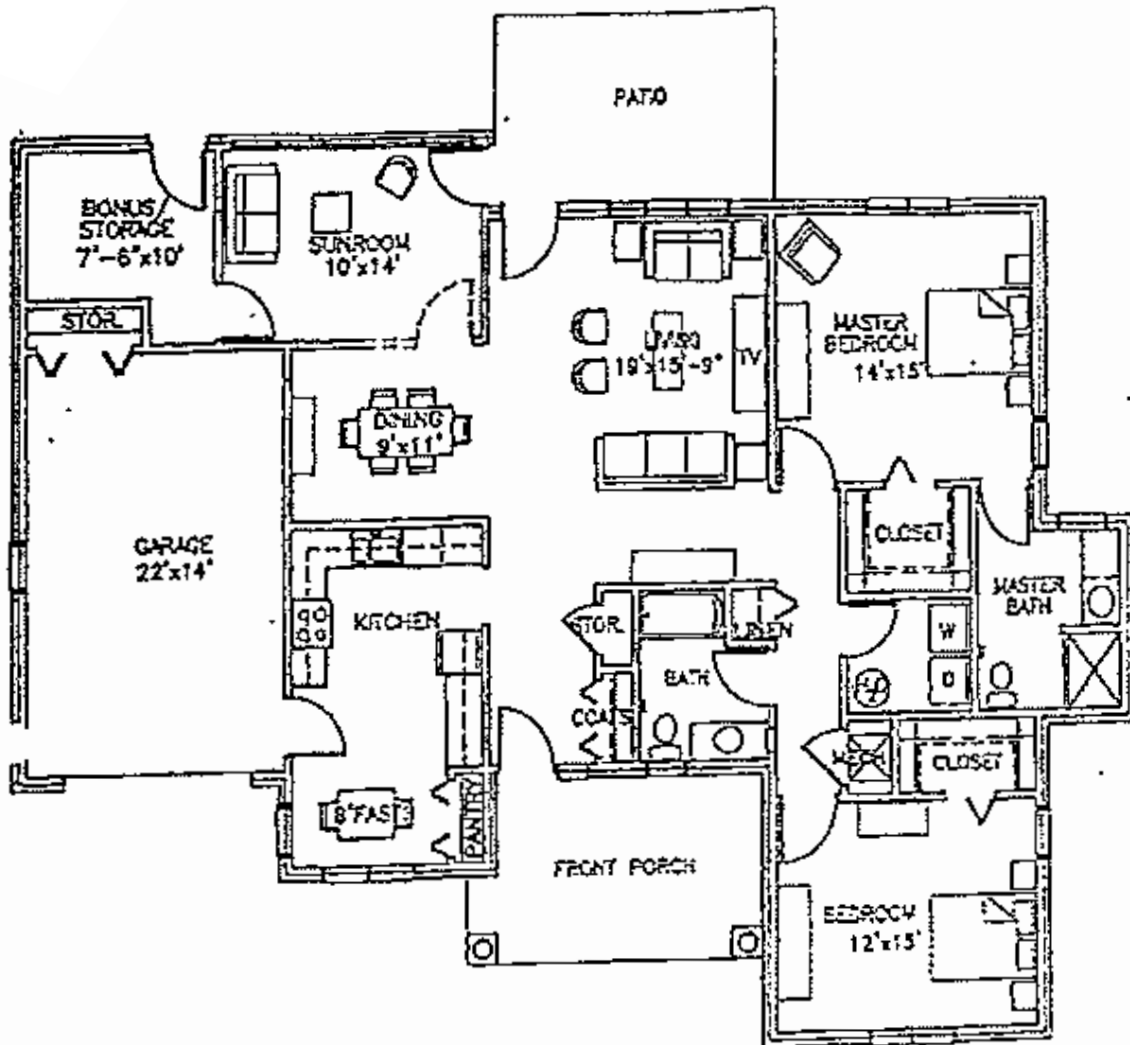

# Flick Circle Cottage

2 BEDROOM / 2 BATHROOM  
1,589 SQ. FT.

---

**CONTACT US!** Call (800) 678-8274 or visit [piedmontcrossing.org](http://piedmontcrossing.org)

**PIEDMONT  
CROSSING**

UNITED CHURCH  
HOMES AND SERVICES

# Flick Circle Cottage

2 BEDROOM / 2 BATHROOM  
1,589 SQ. FT.

**CONTACT US!** Call (800) 678-8274 or visit [piedmontcrossing.org](http://piedmontcrossing.org)