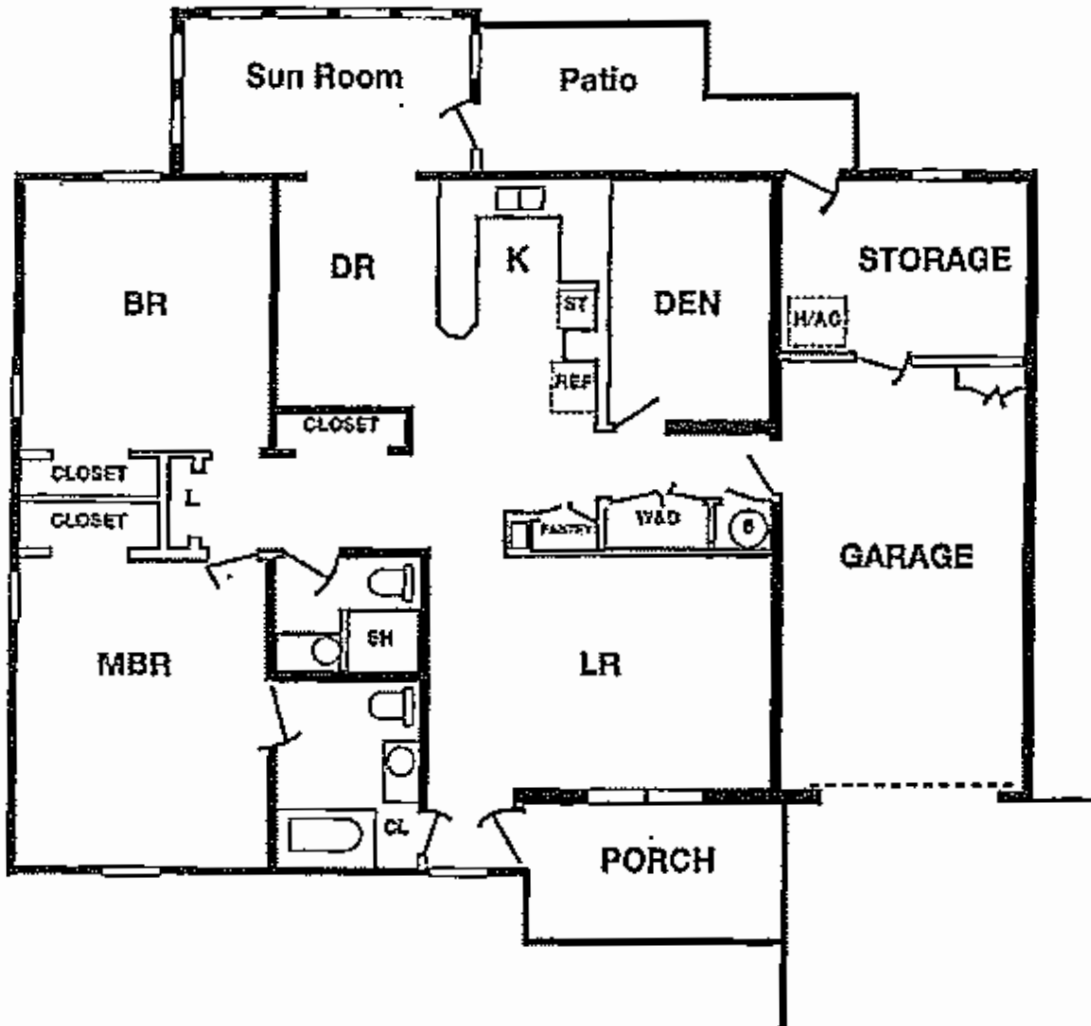

**PIEDMONT
CROSSING**
UNITED CHURCH
HOMES AND SERVICES

Frank Circle Cottage

2 BEDROOM / 2 BATHROOM
1,425 SQ. FT.

CONTACT US! Call (800) 678-8274 or visit piedmontcrossing.org

**PIEDMONT
CROSSING**

UNITED CHURCH
HOMES AND SERVICES

Frank Circle Cottage

2 BEDROOM / 2 BATHROOM
1,425 SQ. FT.

CONTACT US! Call (800) 678-8274 or visit piedmontcrossing.org